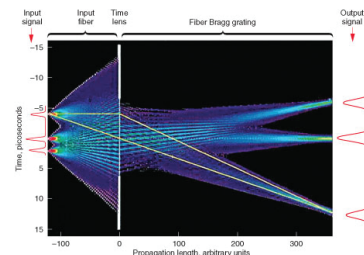

World's Best LED Hiding Power:
A 100° FWHM diffuser

Direction Turning Film:
Diverts a collimated light beam 20° off axis

Large Stock of Rolls: Many angles with an MOQ of 50 feet for fast shipment

Cut Parts: Send us a drawing and we can cut parts for you

Many Thickness Options:
0.010", 0.030", 0.060" and 0.118"

Optional UL Listed Substrates:
Also optional UV stable substrates

Injection Molded Lenses:
Prices as low as \$1.50 in volume

BTDF Data: Download from our website to help you model our diffuser in your system