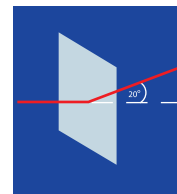

World's Best LED Hiding Power:
A 100° FWHM diffuser

Direction Turning Film:
Diverts a collimated light beam 20° off axis

Large Stock of Rolls: Many angles with an MOQ of 50 feet for fast shipment

Cut Parts: Send us a drawing and we can cut parts for you